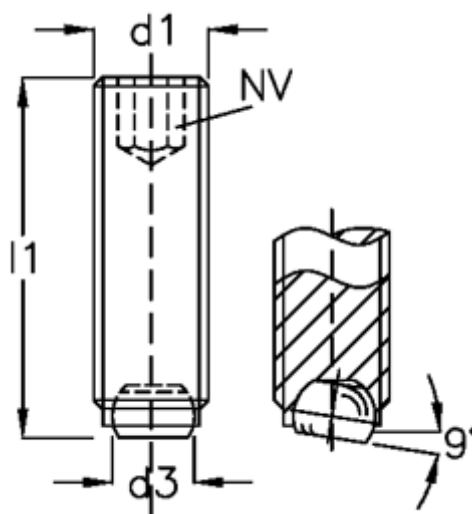

Article number: 20904708

Description: E+G Ball point screw
GN 605-M16-50-V

Measures

d1	= M16
d2	= 12.0
d3	= 10.7
Internal hexagon	= 8
l1	= 50